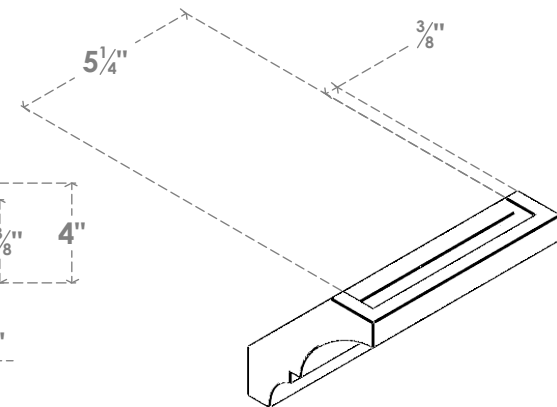

ITEM NUMBER: BRCPC060X04000X04000BOA

6"W X 4"D X 4"H BALBOA ARCHITECTURAL GRADE PVC CLOSED KNEE BRACE

SIDE PROFILE

FRONT PROFILE

ISOMETRIC

EKENA MILLWORK
2300 WEST MAIN ST.
CLARKSVILLE, TX 75426
TOLL FREE: 866-607-0453
WWW.EKENAMILLWORK.COM