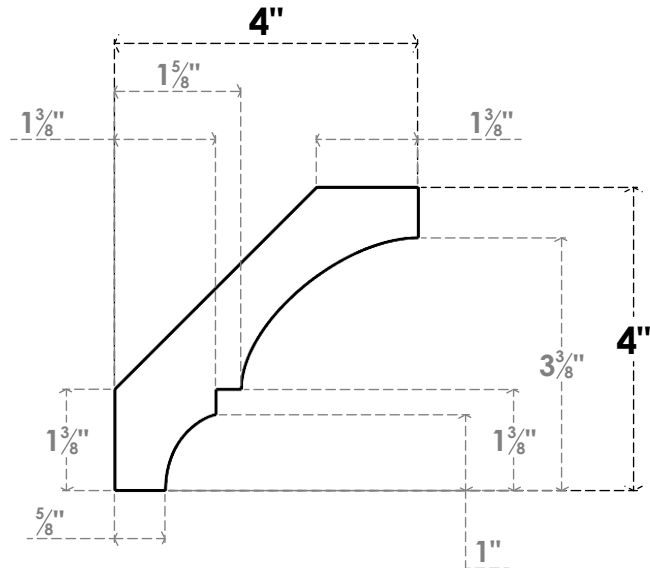

ITEM NUMBER: BRCPC060X04000X04000BOA

6"W X 4"D X 4"H BALBOA ARCHITECTURAL GRADE PVC CLOSED KNEE BRACE

SIDE PROFILE

FRONT PROFILE

ISOMETRIC

EKENA MILLWORK
2300 WEST MAIN ST.
CLARKSVILLE, TX 75426
TOLL FREE: 866-607-0453
WWW.EKENAMILLWORK.COM