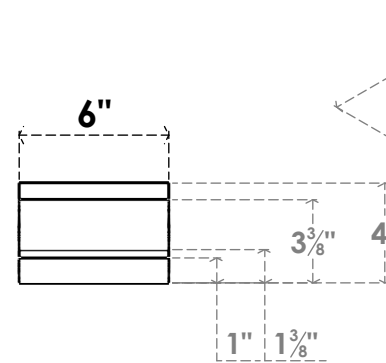

ITEM NUMBER: BRCPC060X04000X04000BOA

6"W X 4"D X 4"H BALBOA ARCHITECTURAL GRADE PVC CLOSED KNEE BRACE

SIDE PROFILE

FRONT PROFILE

ISOMETRIC

EKENA MILLWORK
2300 WEST MAIN ST.
CLARKSVILLE, TX 75426
TOLL FREE: 866-607-0453
WWW.EKENAMILLWORK.COM